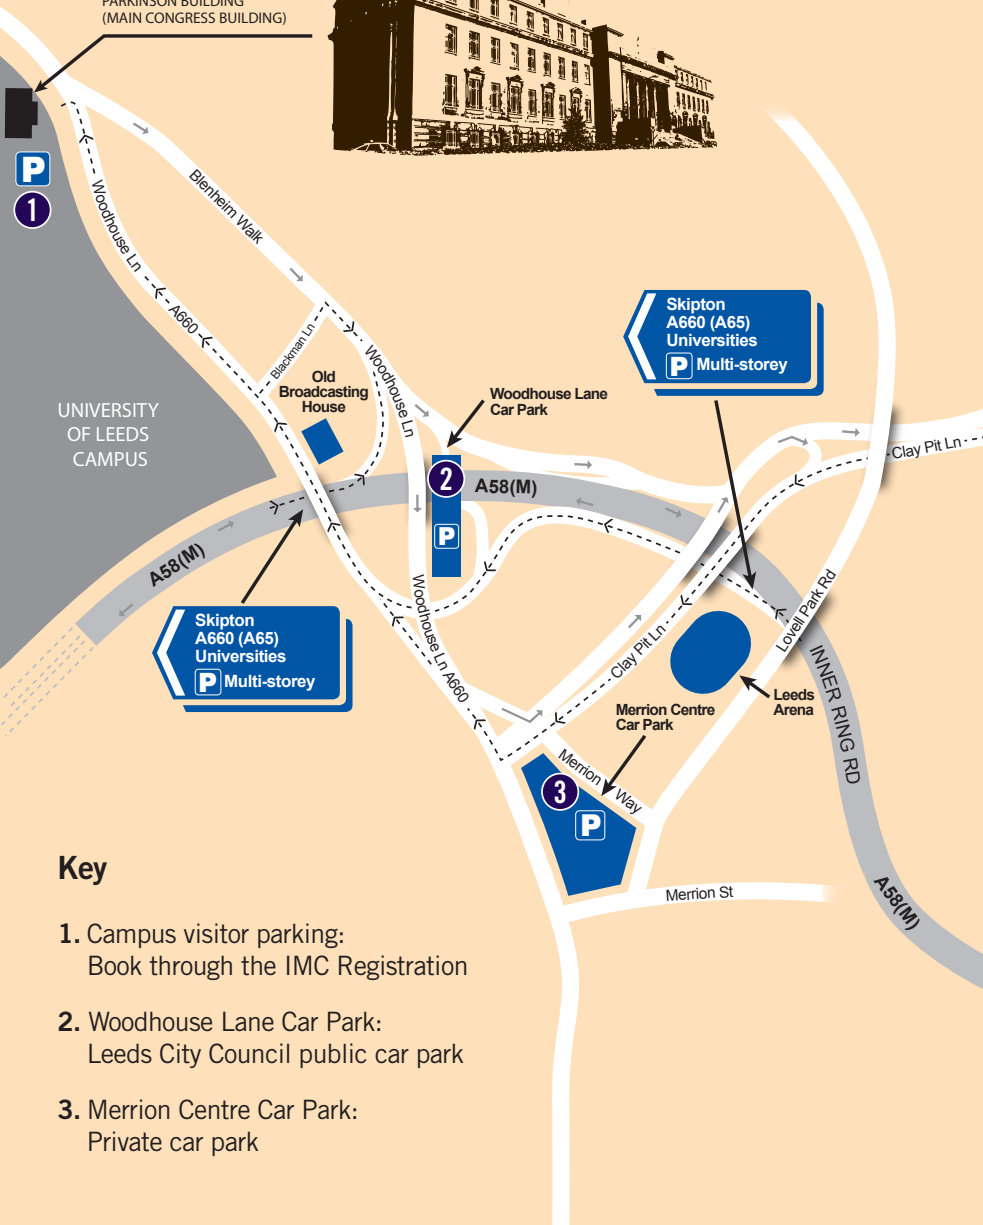

PARKINSON BUILDING
(MAIN CONGRESS BUILDING)

Key

- 1. Campus visitor parking:
Book through the IMC Registration
- 2. Woodhouse Lane Car Park:
Leeds City Council public car park
- 3. Merion Centre Car Park:
Private car park