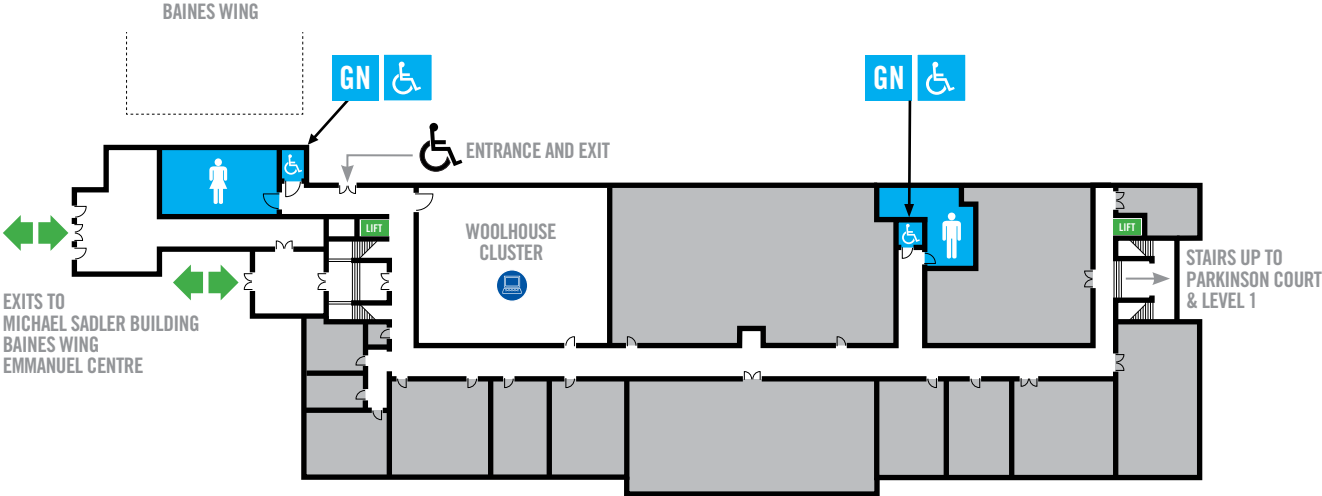

Parkinson Building Basement

Computers Available Here