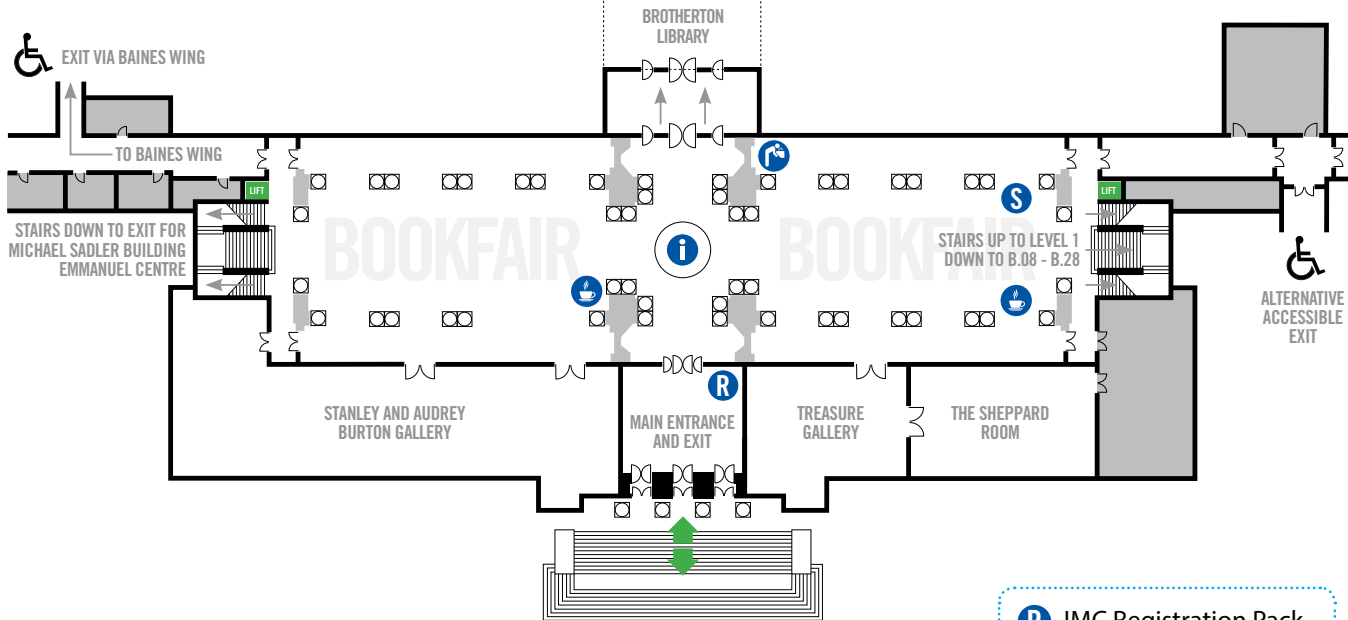

# Parkinson Building Ground Floor

**i** IMC Information Desk

**☕** Complimentary Tea and Coffee

**S** IMC Souvenir Desk

**R** IMC Registration Pack  
Collection Desk

Mon 10.00-19.30

Tue 08.00-18.00

Wed 08.00-18.00

Thu 08.00-13.00

# Parkinson Building Level 1

BROTHERTON LIBRARY