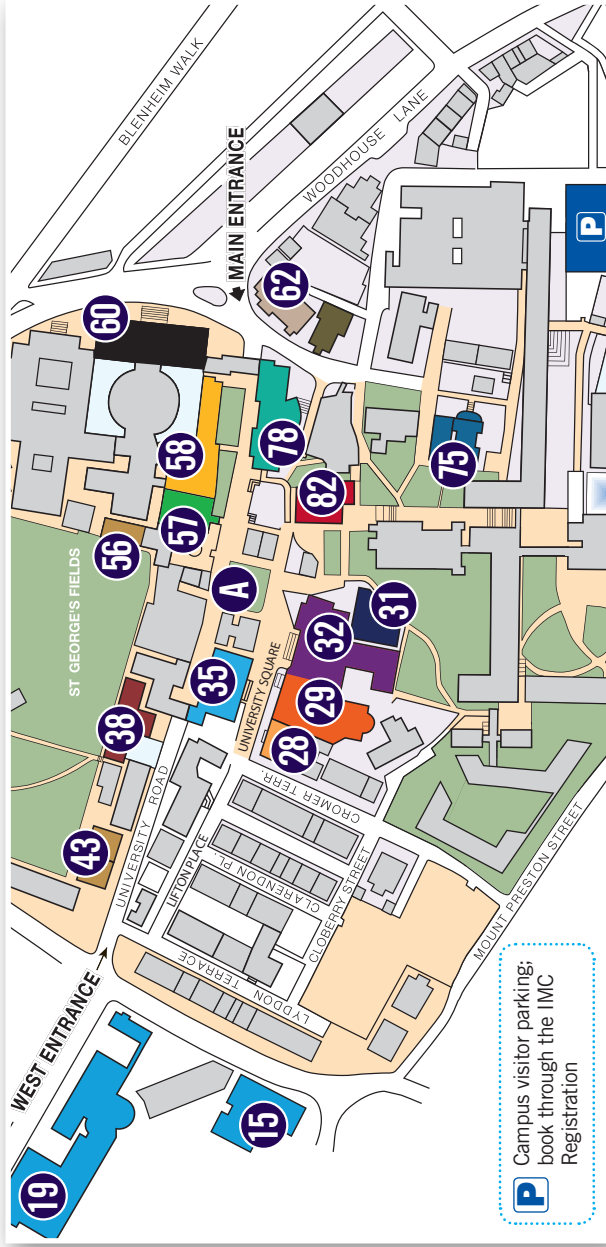

Session Rooms

- | | | |
|--|--|--|
| 58. Baines Wing | 43. Institute for Transport Studies | 75. School of Music: Clothworkers |
| 15. Charles Thackrah Building | 32. Leeds University Union | Centenary Concert Hall |
| 56. Clothworkers Building North | A. The Marquee | 82. Social Sciences Building |
| 35. Clothworkers Building South | 19. Maurice Keyworth Building | 31. stage@leeds |
| 62. Emmanuel Centre | 78. Michael Sadler Building | 28. University House |
| 38. Fine Art Building | 60. Parkinson Building | |
| 57. Great Hall | 29. Refectory | |