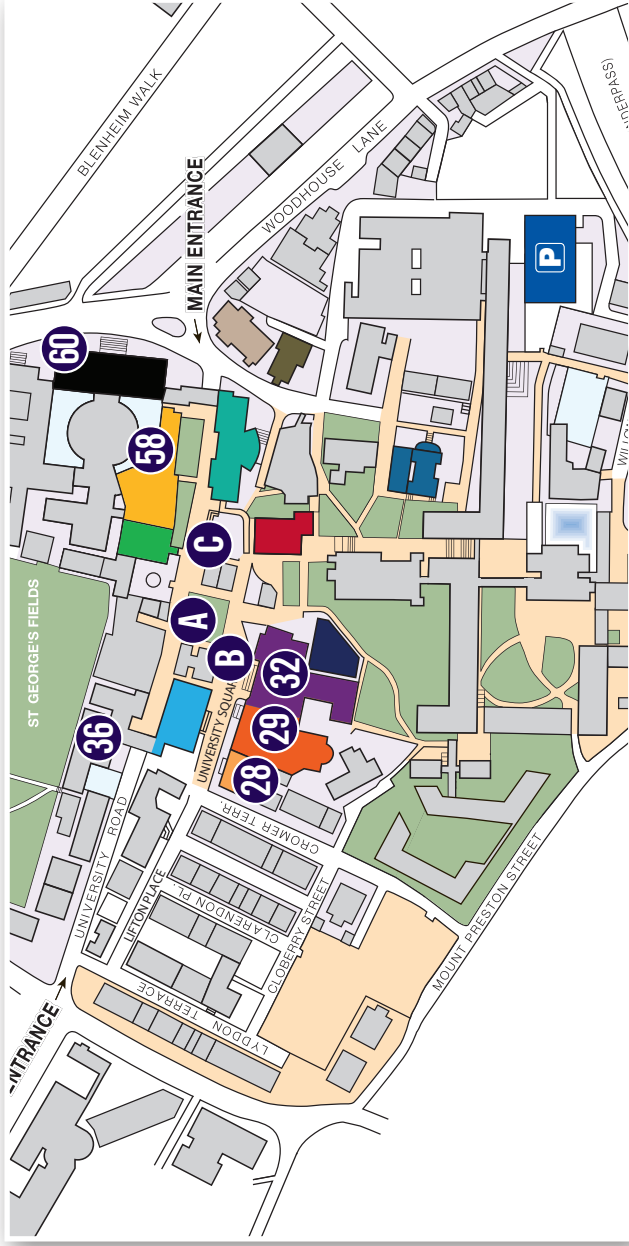

# Networking and Catering

- 58. Baines Wing Coffee Bar
- 32. Leeds University Union
- A. The Marquee
- 60. Parkinson Building
- C. Beech Grove Plaza

- 29. Refectory
- 36. Textiles Computer Cluster (24hr)
- 28. University House
- B. University Square

-  Campus visitor parking; book through IMC Registration
-  Complimentary Tea & Coffee
-  Computers available here