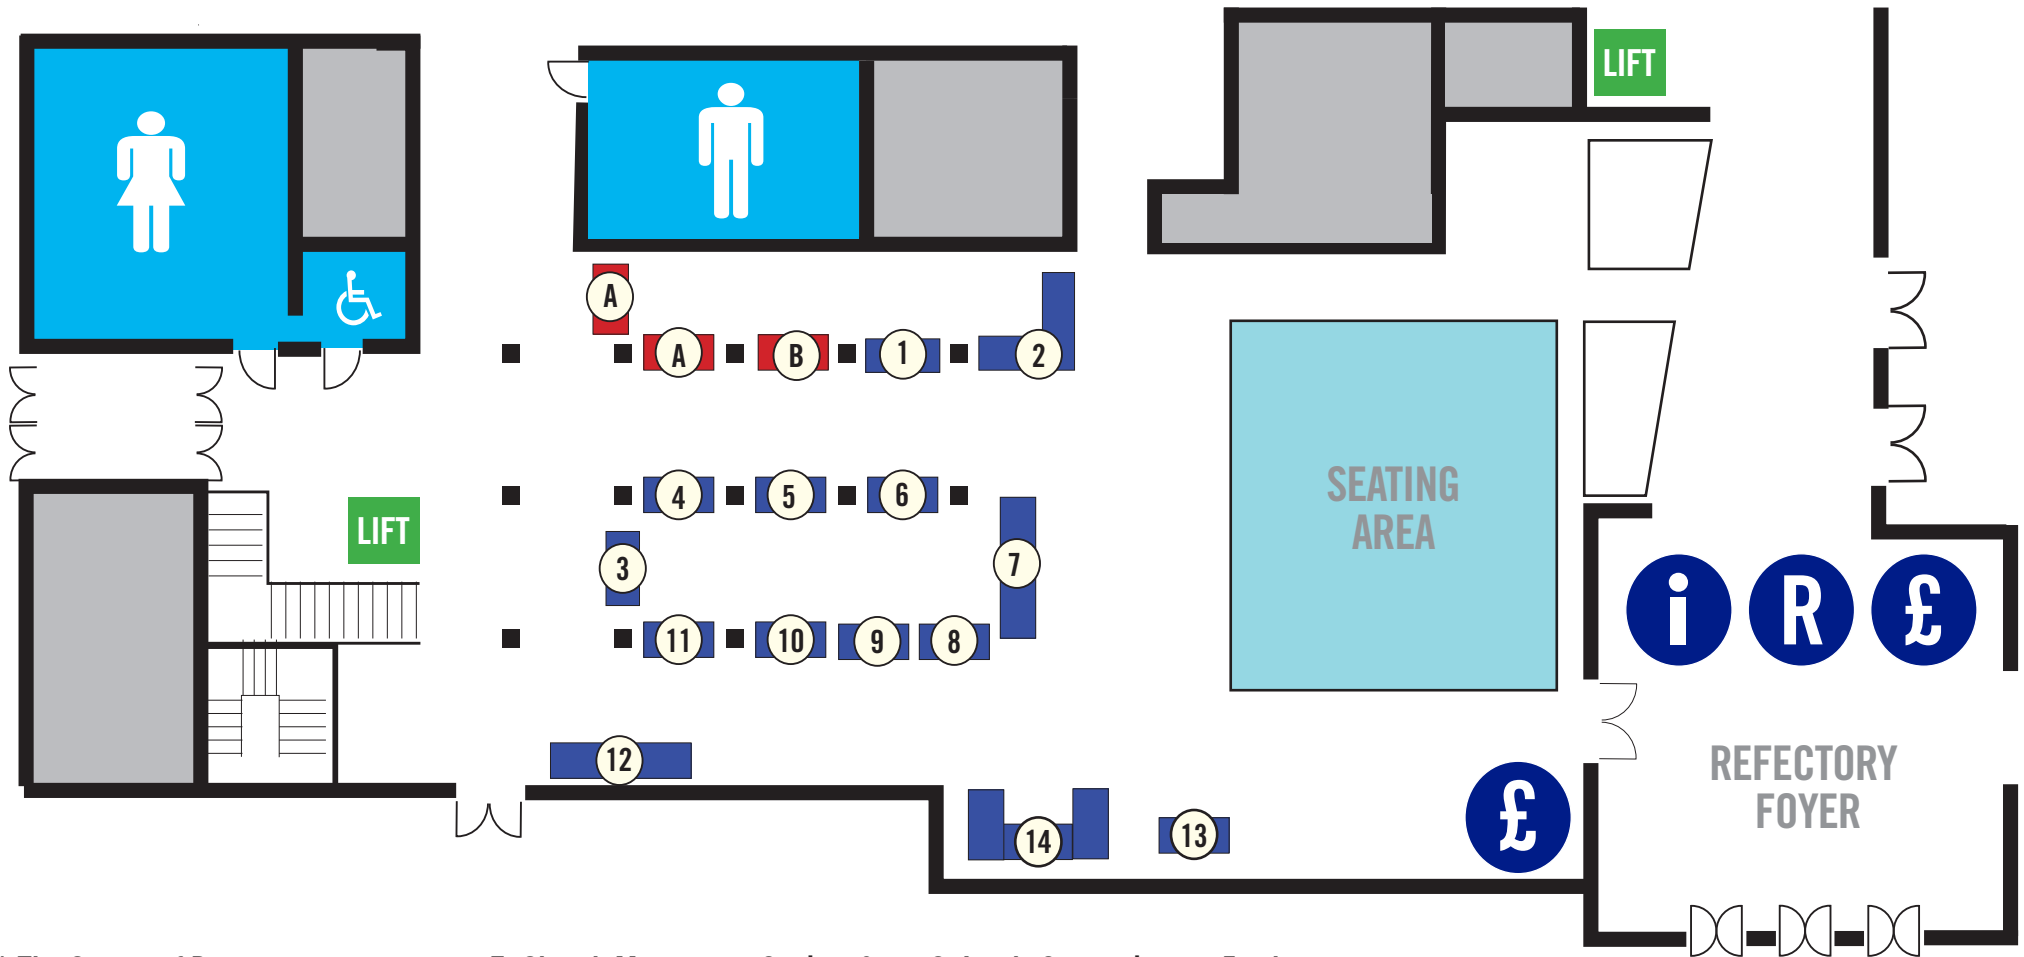

## Union Foyer - Craft Fair & Historical and Archaeological Societies Fair

Thursday 05 July, 10.30-18.00

1. The Corpus of Romanesque Sculpture in Britain and Ireland

2. Early Music Shop

3. British Brick Society